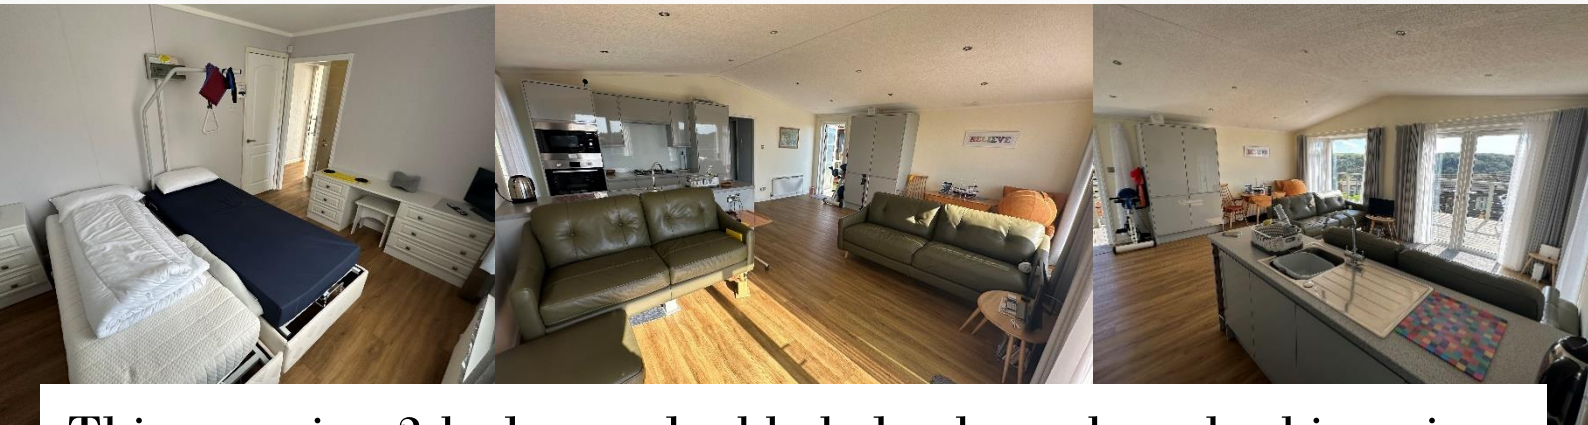

Stunning Adapted Lodge For Sale

Stately Haulfryn Heron

FOR SALE: £89,750

This stunning 2-bedroom double lodge hosts breathtaking views of the sea and across the country park. Features such as a sliding door into the shower room, and a custom-made ramp have been added to maximise the space, and aid accessibility into and throughout this unit. Perfect for wheelchair users, or families looking for a spacious, stylish, contemporary holiday home.

Two large double bedrooms, spacious open-plan design, modern interior, large en-suite family shower room, 2nd shower room, beautiful wooden floor throughout, sun trap decking with full sun exposure wire balustrade system, high quality detail and finishes